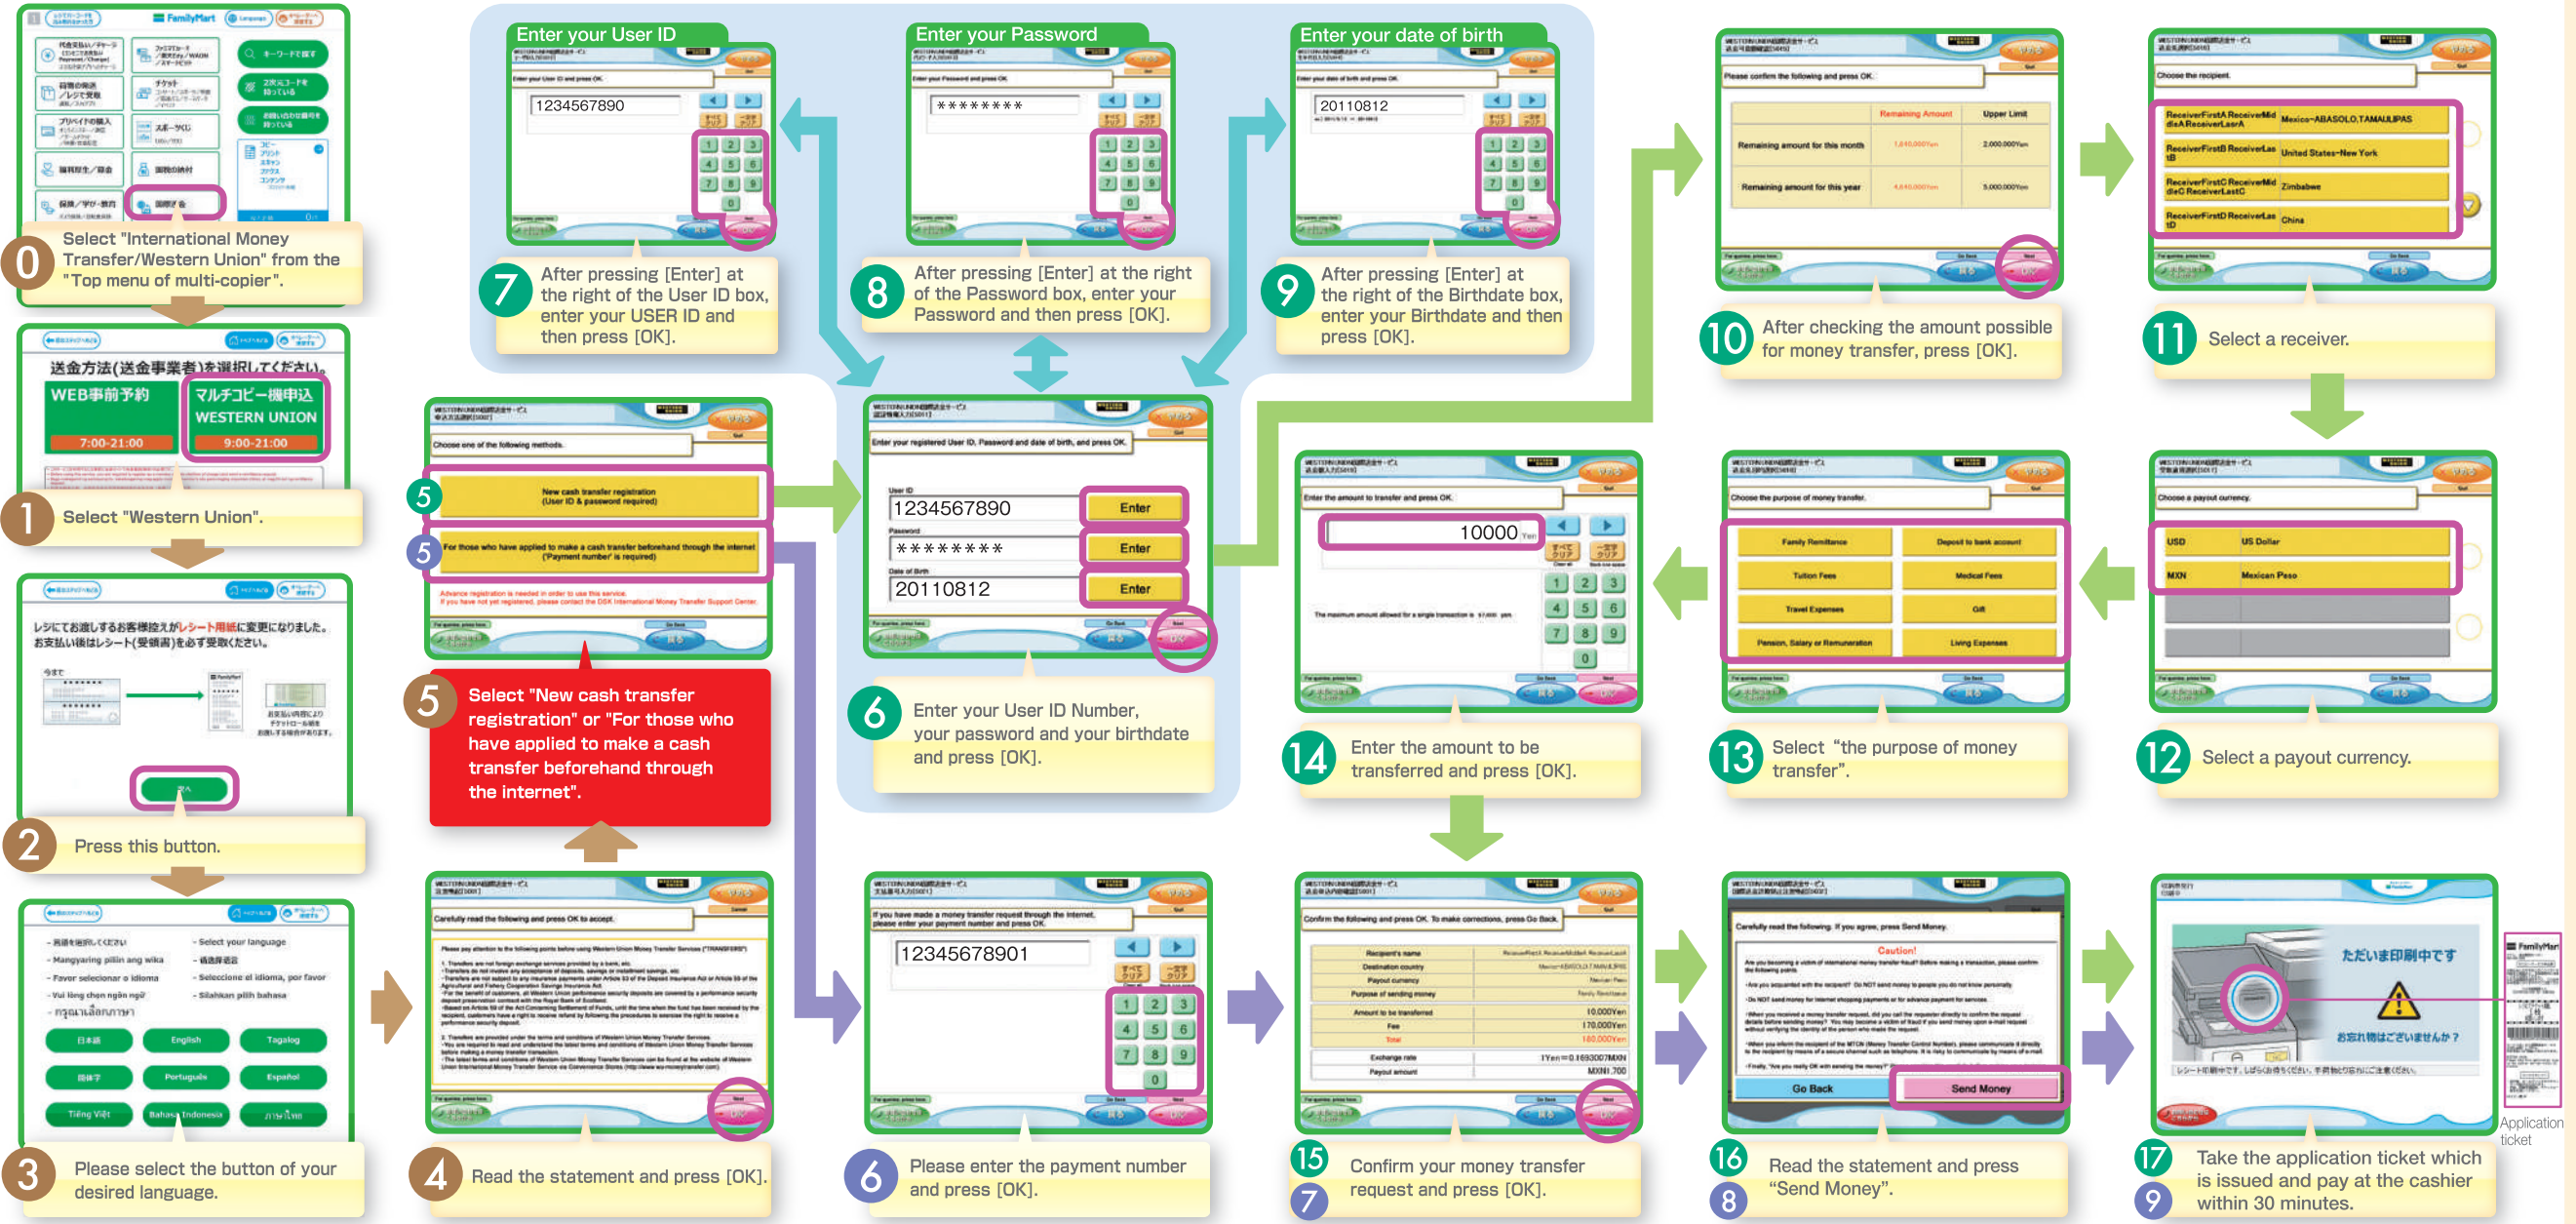

5 Multi-Copier Operation Guide ◎ Service hours: 9:00-21:00 everyday

あなたと、コンビニに、
FamilyMart Use a multi-copier, a special terminal installed inside FamilyMart

Application ticket